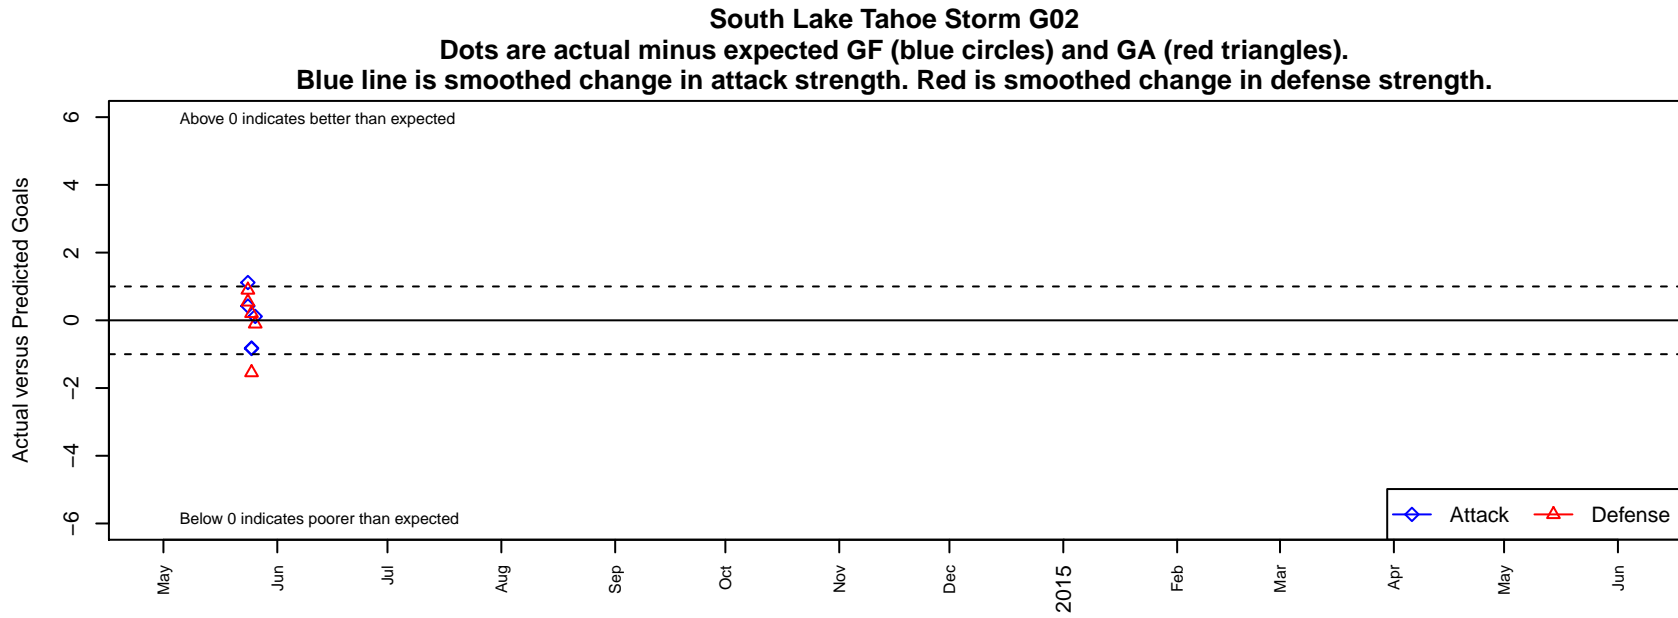

South Lake Tahoe Storm G02

, CAN
G02 total strength=338
attack=0.15 defense=0.26

alt names used:
South Lake Tahoe Storm

Venues played:
2014 Rogue Memorial GU11 Sierra 9v9

date	home		away		venue	pred.home	pred.away
2014-05-26	South Lake Tahoe Storm G02	1	Rogue Valley Timbers White G02	2	2014 Rogue Memorial GU11 Sierra 9v9	0.88	1.90
2014-05-25	XUnk Rockets G02	0	South Lake Tahoe Storm G02	1	2014 Rogue Memorial GU11 Sierra 9v9	0.21	1.83
2014-05-25	South Lake Tahoe Storm G02	0	Grants Pass YSC Blazers White G02	3	2014 Rogue Memorial GU11 Sierra 9v9	0.82	1.46
2014-05-24	Rogue Valley Timbers White G02	1	South Lake Tahoe Storm G02	2	2014 Rogue Memorial GU11 Sierra 9v9	1.90	0.88
2014-05-24	South Lake Tahoe Storm G02	1	Table Rock Wildcats G02	1	2014 Rogue Memorial GU11 Sierra 9v9	0.58	1.55